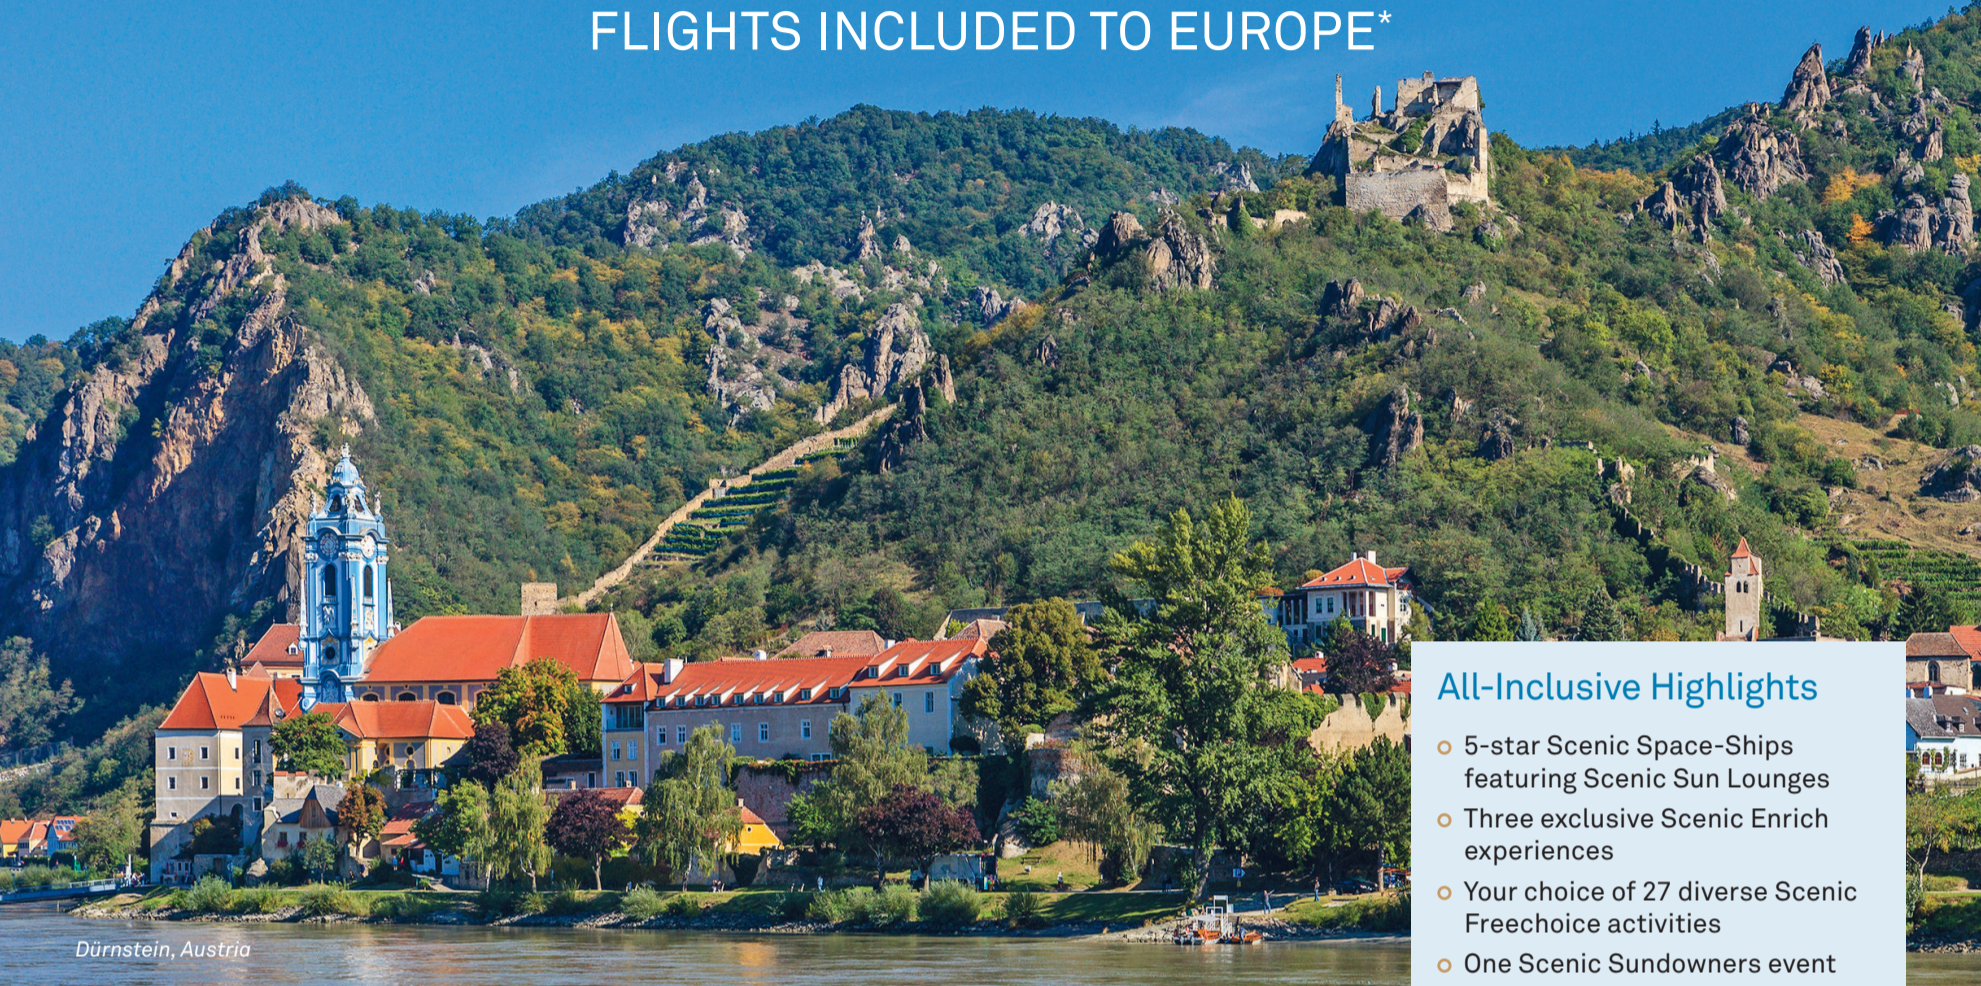

# SCENIC°

LUXURY CRUISES & TOURS

## 2020 EUROPE RIVER CRUISING PRE-RELEASE

FLIGHTS INCLUDED TO EUROPE\*

Dürnstein, Austria

### Jewels of Europe

15 Day Cruise Amsterdam > Budapest

From \$6,695\*pp

or upgrade to a Balcony Suite from \$9,140\*pp

Dotted with fairytale castles and quaint towns, these waterways harbour historical secrets and stories.

You will find each European river is distinct from the other. Delight in their uniqueness as you cruise the Rhine, Main and Danube rivers through countries such as the Netherlands, Germany, Austria and Hungary.